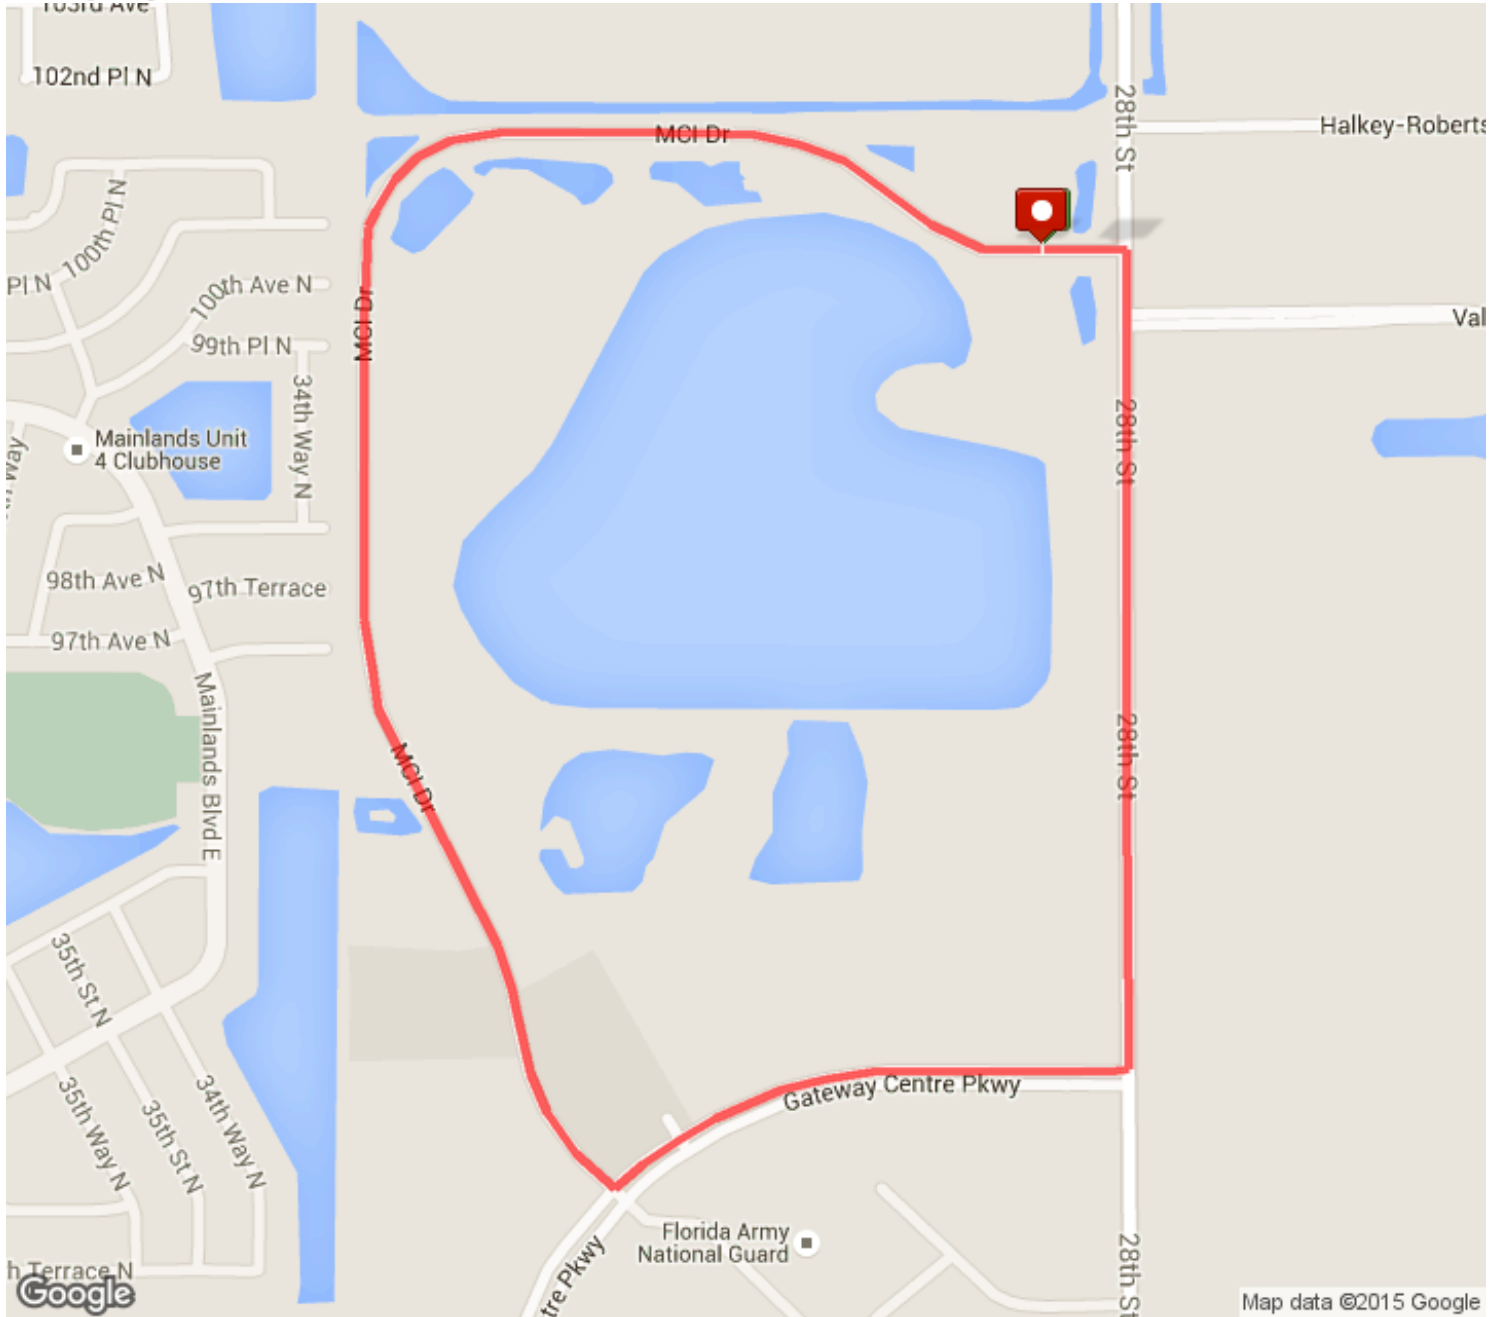

Pinellas Park Circuit Race
Distance: 2.05 mi
Elevation: 24.27 ft (Max: 33.63 ft)

mapmyride

MapMyRide • <http://mapmyride.com/routes/view/880988965>